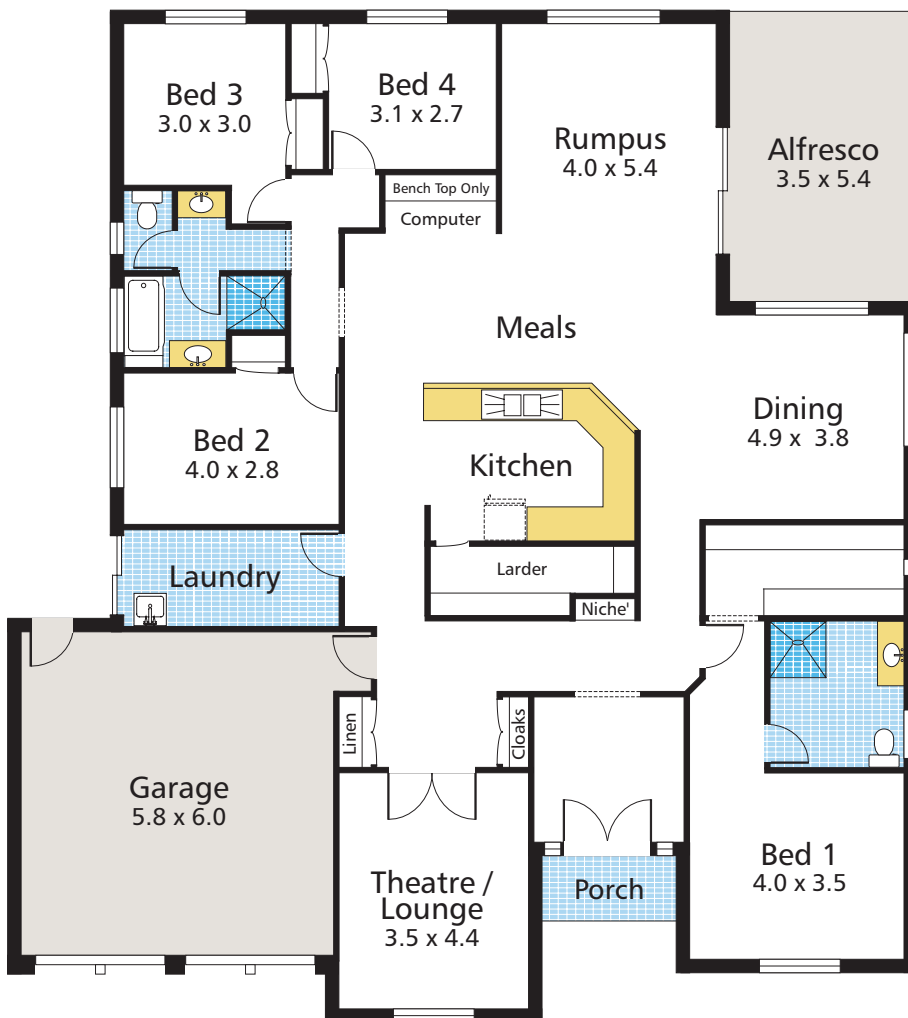

THE BOULEVARD

PARAFIELD GARDENS DISPLAY VILLAGE

THE TOORAK

TOORAK 4 (225)©

LIVING	224.40 Sqm
PORCH / ALFRESCO	22.20 Sqm
GARAGE	37.34 Sqm
TOTAL	283.94 Sqm
WIDTH INCLUDING GARAGE	16.9 m
DEPTH	18.8 m

DISPLAY VILLAGE