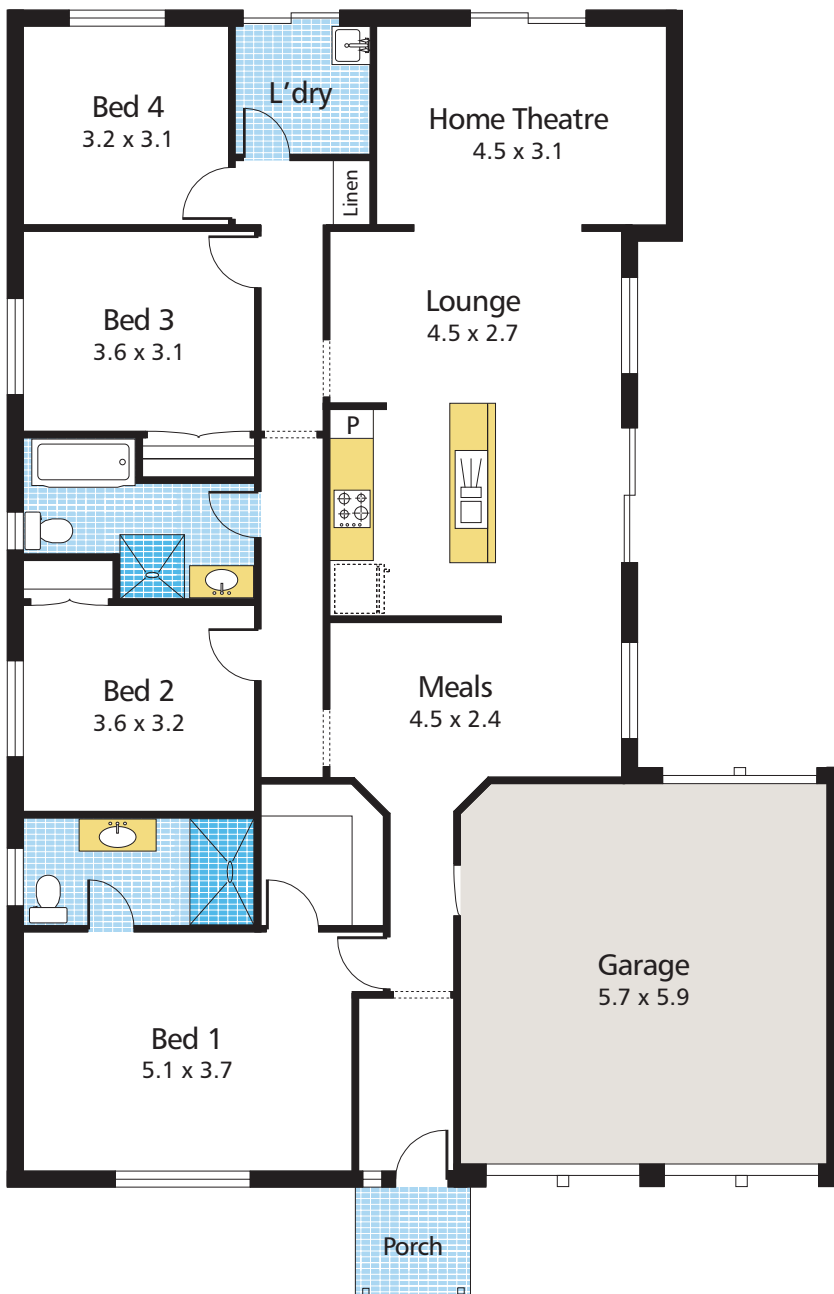

THE CIRRUS

CIRRUS 3 (166)®	
LIVING	165.78 Sqm
PORCH	3.00 Sqm
GARAGE	36.88 Sqm
TOTAL	205.66 Sqm
WIDTH INCLUDING GARAGE	13.0 m
DEPTH	20.0 m