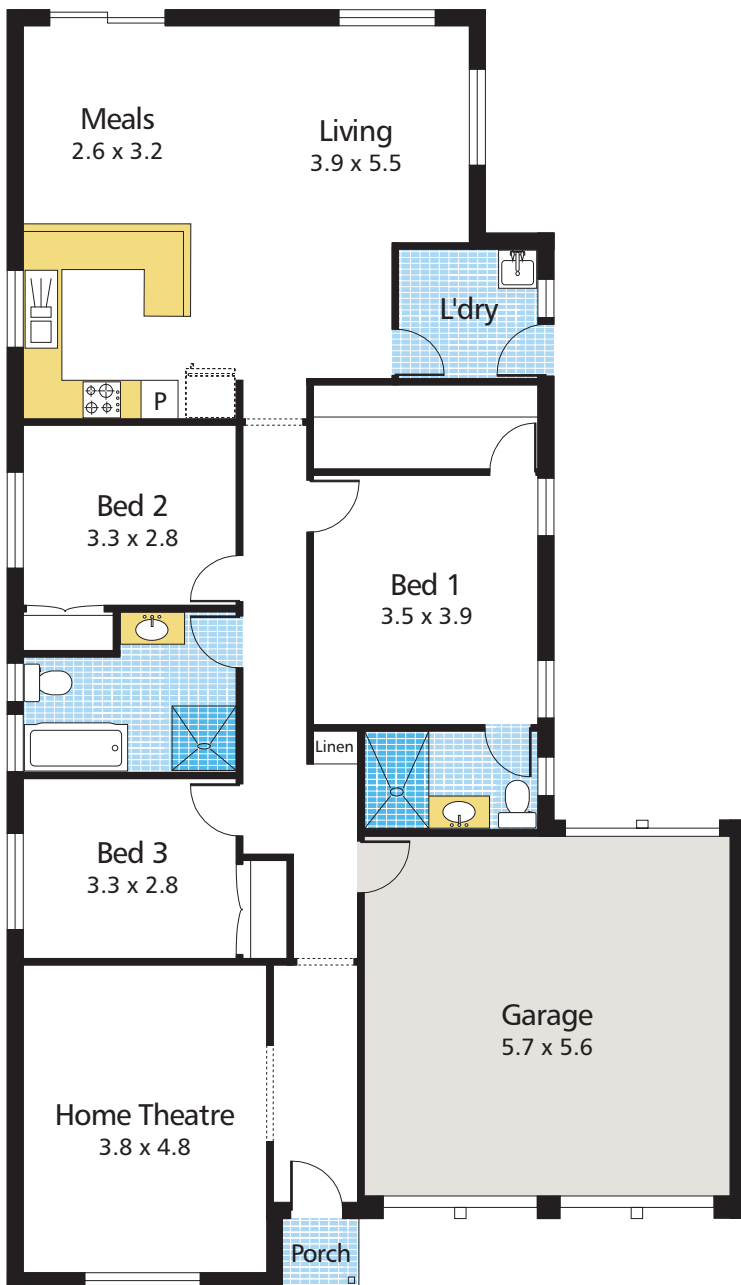

NORTHGATE

DISPLAY VILLAGE

THE DERBY

DERBY 3 (143)[©]

LIVING	142.69 Sqm
PORCH	1.32 Sqm
GARAGE	34.84 Sqm
TOTAL	178.85 Sqm
WIDTH INCLUDING GARAGE	11.5 m
DEPTH	19.9 m

DISPLAY VILLAGE

FOLLAND AVE, NORTHGATE

Display Village Open
 Saturday, Sunday
 and Public Holidays
 1.00 PM - 5.00 PM
 Monday and Wednesday
 1.30 PM - 5.00 PM
 Telephone 8367 6356