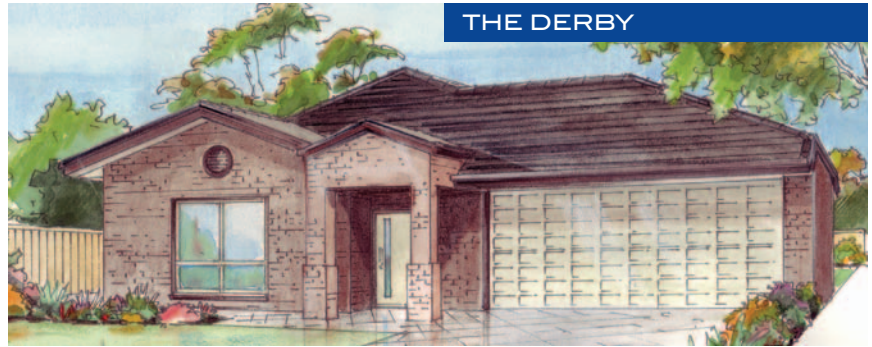

NORTHGATE

DISPLAY VILLAGE

THE DERBY

DERBY 3 (143)[©]

LIVING	142.69 Sqm
PORCH	1.32 Sqm
GARAGE	34.84 Sqm
TOTAL	178.85 Sqm
WIDTH INCLUDING GARAGE	11.5 m
DEPTH	19.9 m

DISPLAY VILLAGE

FOLLAND AVE, NORTHGATE

Display Village Open
 Saturday, Sunday
 and Public Holidays
 1.00 PM - 5.00 PM
 Monday and Wednesday
 1.30 PM - 5.00 PM
 Telephone 8367 6356