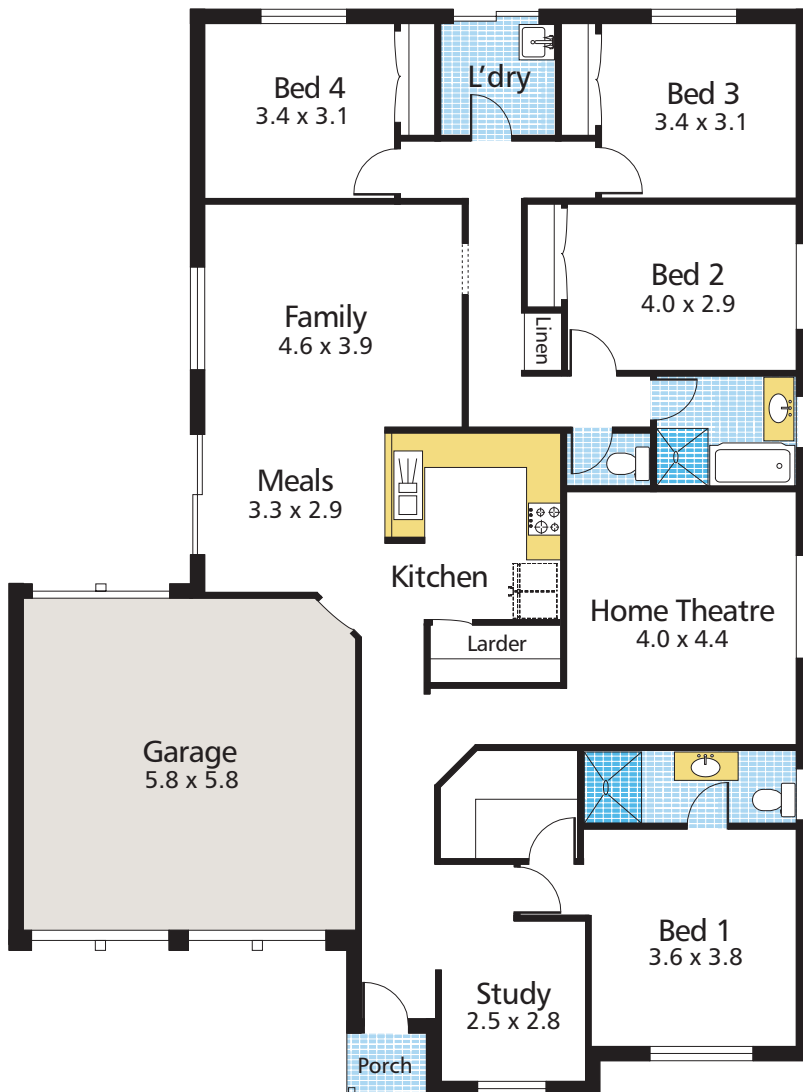

THE NEPTUNE

NEPTUNE 4 (179)©	
LIVING	178.60 Sqm
PORCH	1.96 Sqm
GARAGE	36.32 Sqm
TOTAL	216.88 Sqm
WIDTH INCLUDING GARAGE	14.0 m
DEPTH	19.0 m