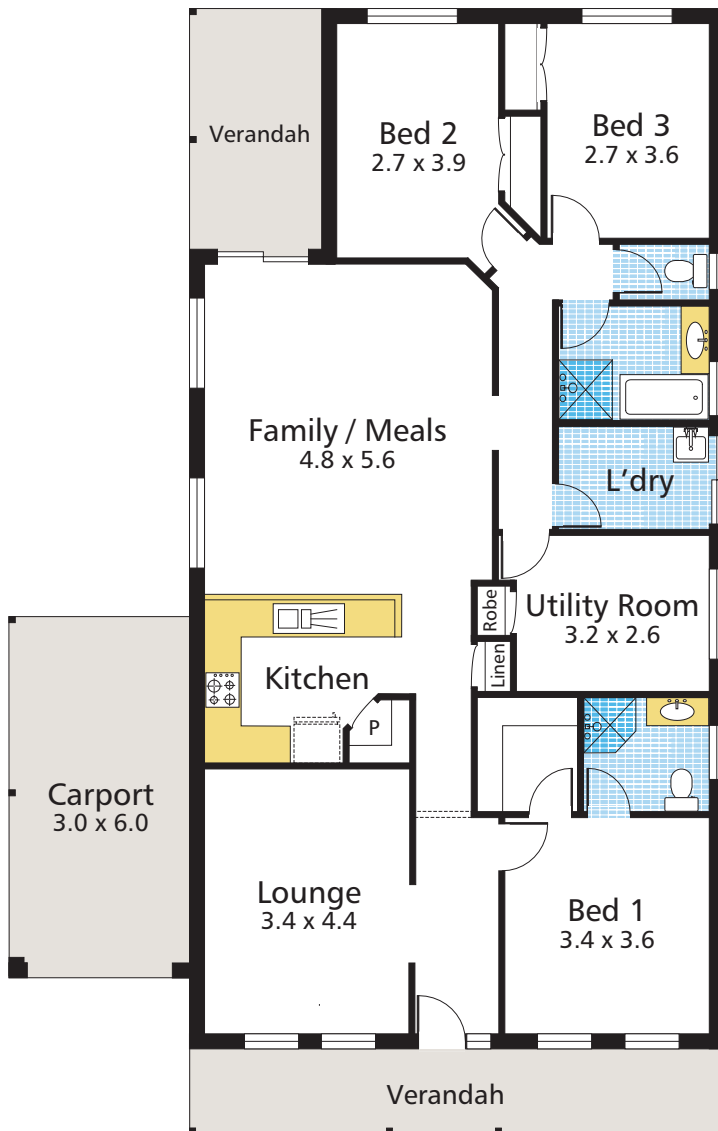

THE POINT

NOARLUNGA DOWNS DISPLAY VILLAGE

THE LAURA

LAURA 3 (146)©

LIVING	145.17 Sqm
VERANDAHS	21.26 Sqm
CARPORT	18.00 Sqm
TOTAL	184.43 Sqm
WIDTH INCLUDING CARPORT	11.9 m
DEPTH	18.7 m