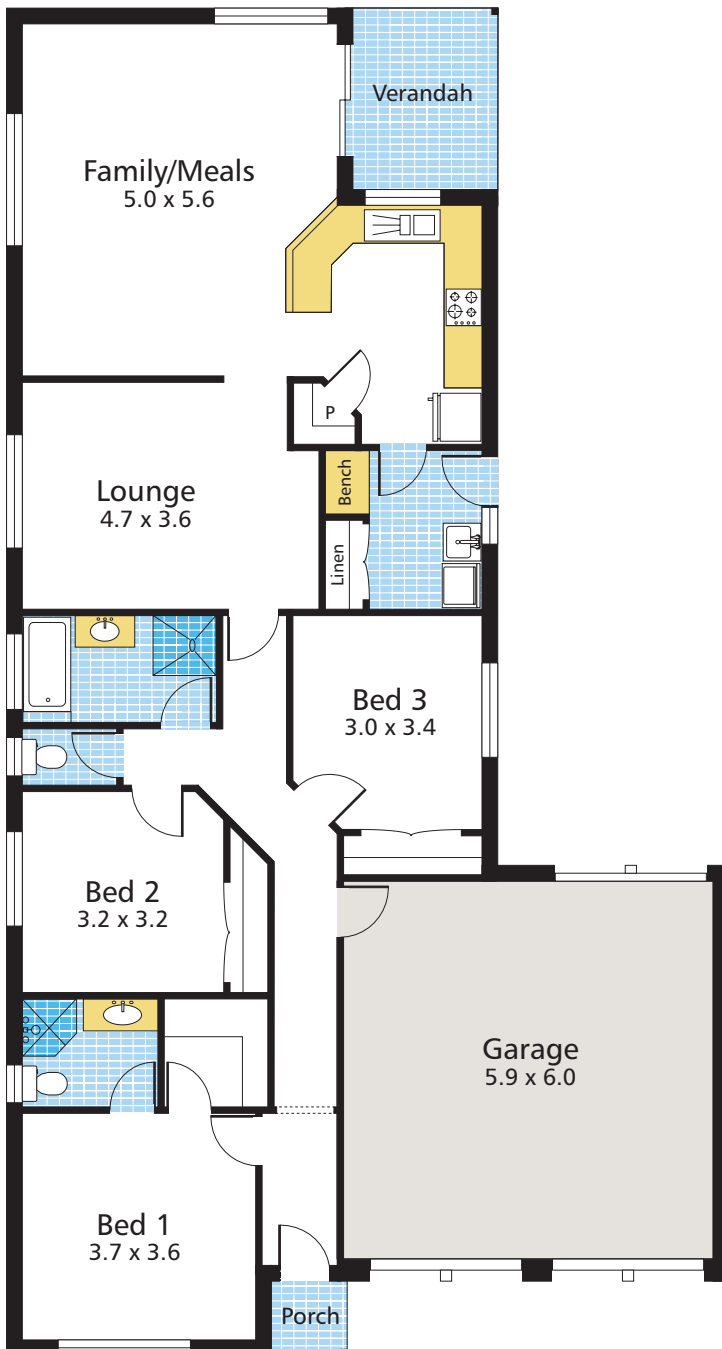

WESTWOOD

ANGLE PARK DISPLAY VILLAGE

GOLD SERIES

GOLD (142)©

LIVING	141.67 Sqm
VERANDAH	8.11 Sqm
GARAGE	20.86 Sqm
TOTAL	170.64 Sqm
WIDTH INCLUDING GARAGE	8.8 m
DEPTH	21.4 m

DISPLAY VILLAGE	TALBOT ST, ANGLE PARK
	<p>Display Village Open Saturday, Sunday and Public Holidays 1.00 PM - 5.00 PM Monday and Wednesday 1.30 PM - 5.00 PM Telephone 8268 4029</p>
WANT TO SEE MORE? www.distinctivehomes.com.au	