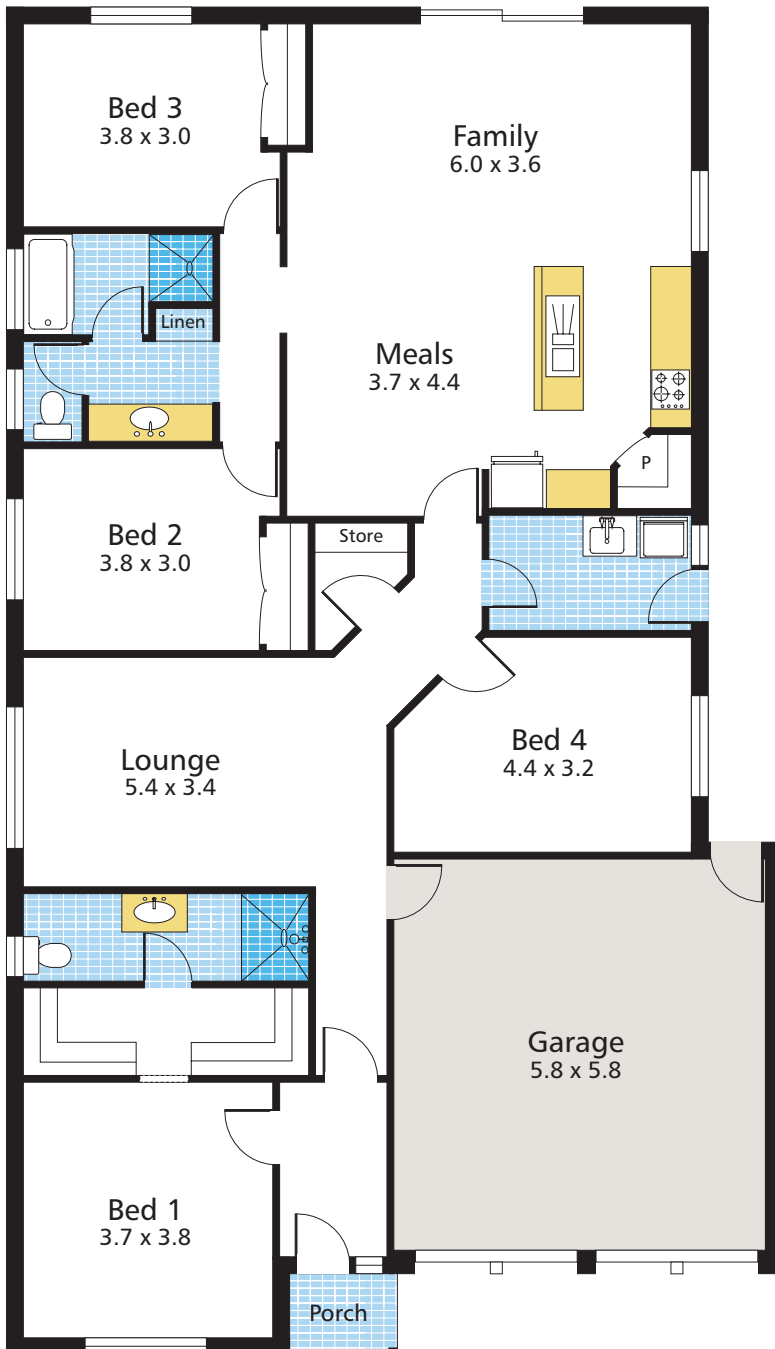

WESTWOOD

ANGLE PARK DISPLAY VILLAGE

THE SKYE

SKYE©	
LIVING	173.56 Sqm
PORCH	1.92 Sqm
GARAGE	35.40 Sqm
TOTAL	210.88 Sqm
WIDTH INCLUDING GARAGE	11.5 m
DEPTH	20.0 m