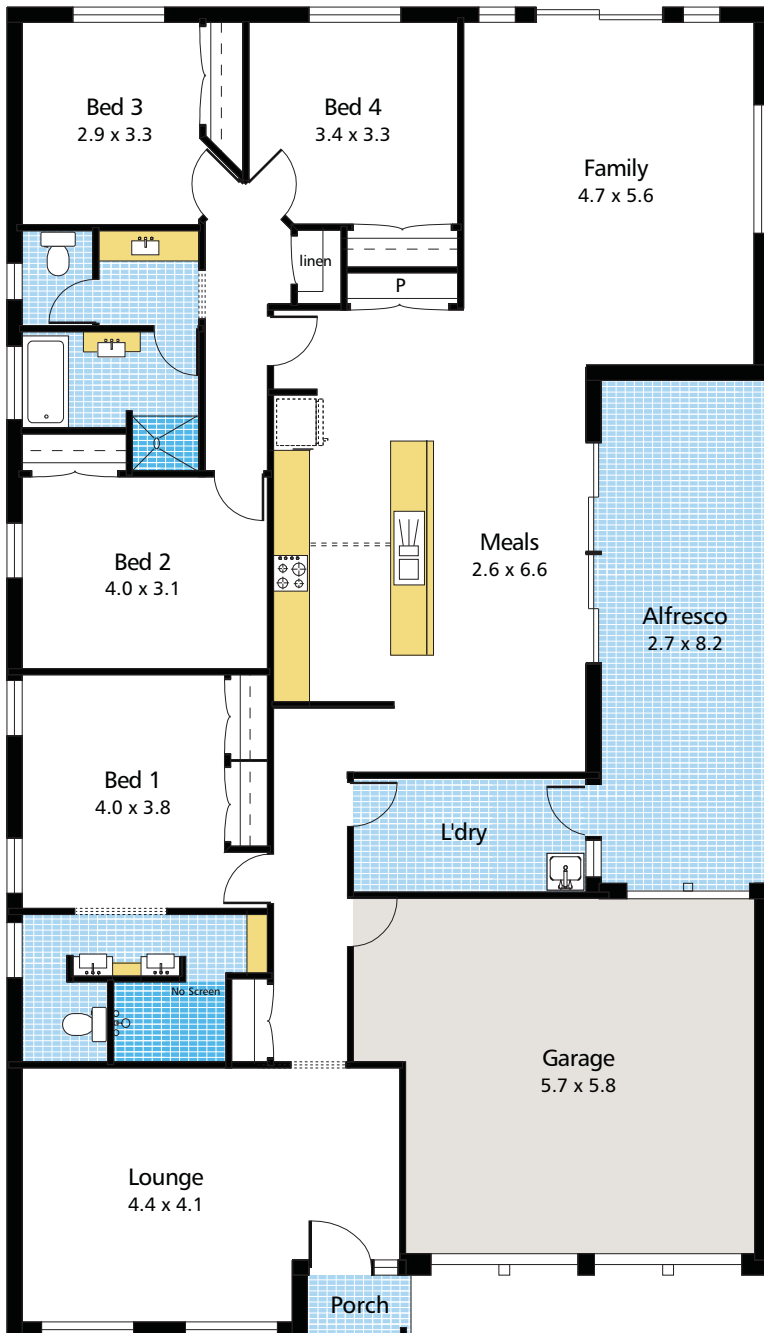

MOUNT BARKER

DISPLAY VILLAGE

CIRRUS

CIRRUS 4 (202)©

LIVING	202.00 Sqm
GARAGE	37.44 Sqm
ALFRESCO	22.14 Sqm
PORCH	1.70 Sqm
TOTAL	263.28 Sqm
WIDTH INCLUDING GARAGE	12.4 m
DEPTH	21.7 m

Selected Builder of Telethon Homes since 1995.